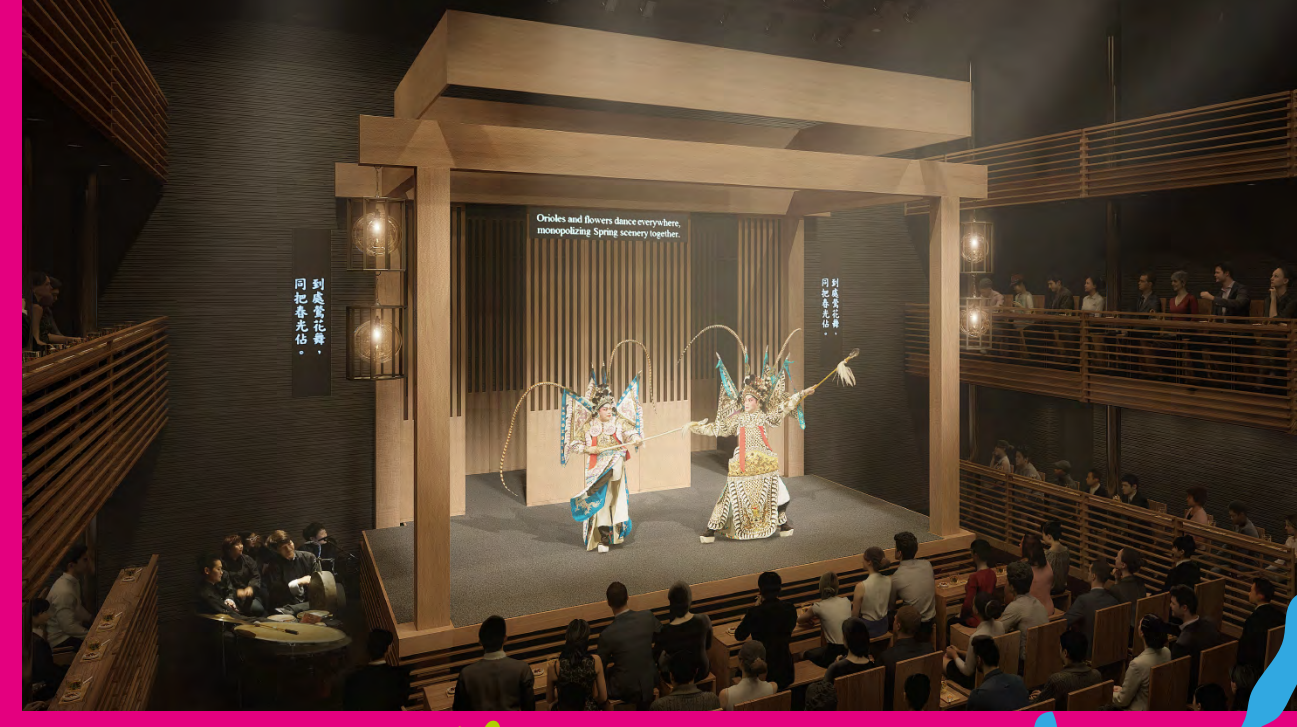

CULTURAL HONG KONG EXHIBITION

藝文 ∞ 香港

- 藝 • 文 CULTURAL HONG KONG
- 樂 • 遊 PLAYFUL HONG KONG
(「樂 • 遊」展期於2017年11月9日結束)
(“Playful Hong Kong” ends on 9 November 2017)
- 宜 • 居 LIVEABLE HONG KONG
- 展 • 望 VISIONARY HONG KONG
- 活動時間表 EVENT CALENDAR
- 相片集 PHOTOS
- 影音集 VIDEOS

藝 • 文

CULTURAL HONG KONG

「藝 • 文」展區通過短片、模型及虛擬實境體驗，展示西九文化區等前瞻性項目，介紹這些項目如何將藝術放在我們未來的重要位置，為生活帶來精彩無窮的感官體驗。

(有關西九文化區詳情，請瀏覽網頁 <http://www.westkowloon.hk>)

The 'Cultural Hong Kong' exhibition zone, with videos, physical models as well as visual reality corner, illustrates how forward-looking projects like the West Kowloon Cultural District(WKCD) are putting art at the heart of our future and serving as a repository for the experiences that make life an endlessly rich tapestry of the senses.